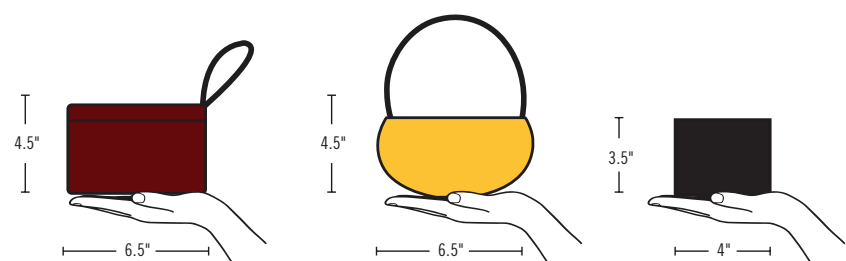

LARGE BAGS

CLEAR TOTE

Plastic, vinyl or PVC and do not exceed 12" x 6" x 12"

PLASTIC STORAGE BAG

1 Gallon, re-sealable, clear

OR

OR

SMALL BAGS

SMALL CLUTCH PURSE

Approximately the size of a hand with or without a handle or strap. No larger than 4.5" x 6.5"

*For more information regarding Roy Wilkins Auditorium's Bag Policy,
please contact the Guest Experience Team at info@theroy.org or 651.726.8200*