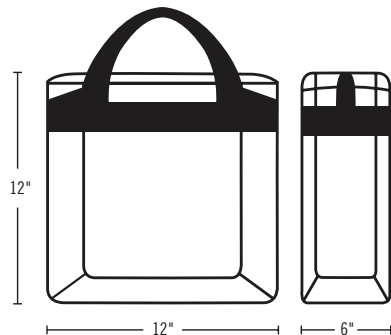

BAG POLICY

the Legendary
ROY WILKINS™
AUDITORIUM

To provide a safer environment and significantly expedite guest entry into the auditorium, you are encouraged to not bring a bag to an event or to limit the size of bag that you bring.

LARGE BAGS

CLEAR TOTE

Plastic, vinyl or PVC and do not exceed 12" x 6" x 12"

PLASTIC STORAGE BAG

1 Gallon, re-sealable, clear

OR

OR

SMALL BAGS

SMALL CLUTCH PURSE

Approximately the size of a hand with or without a handle or strap. No larger than 4.5" x 6.5"

*For more information regarding Roy Wilkins Auditorium's Bag Policy,
please contact the Guest Experience Team at info@theroy.org or 651.726.8200*