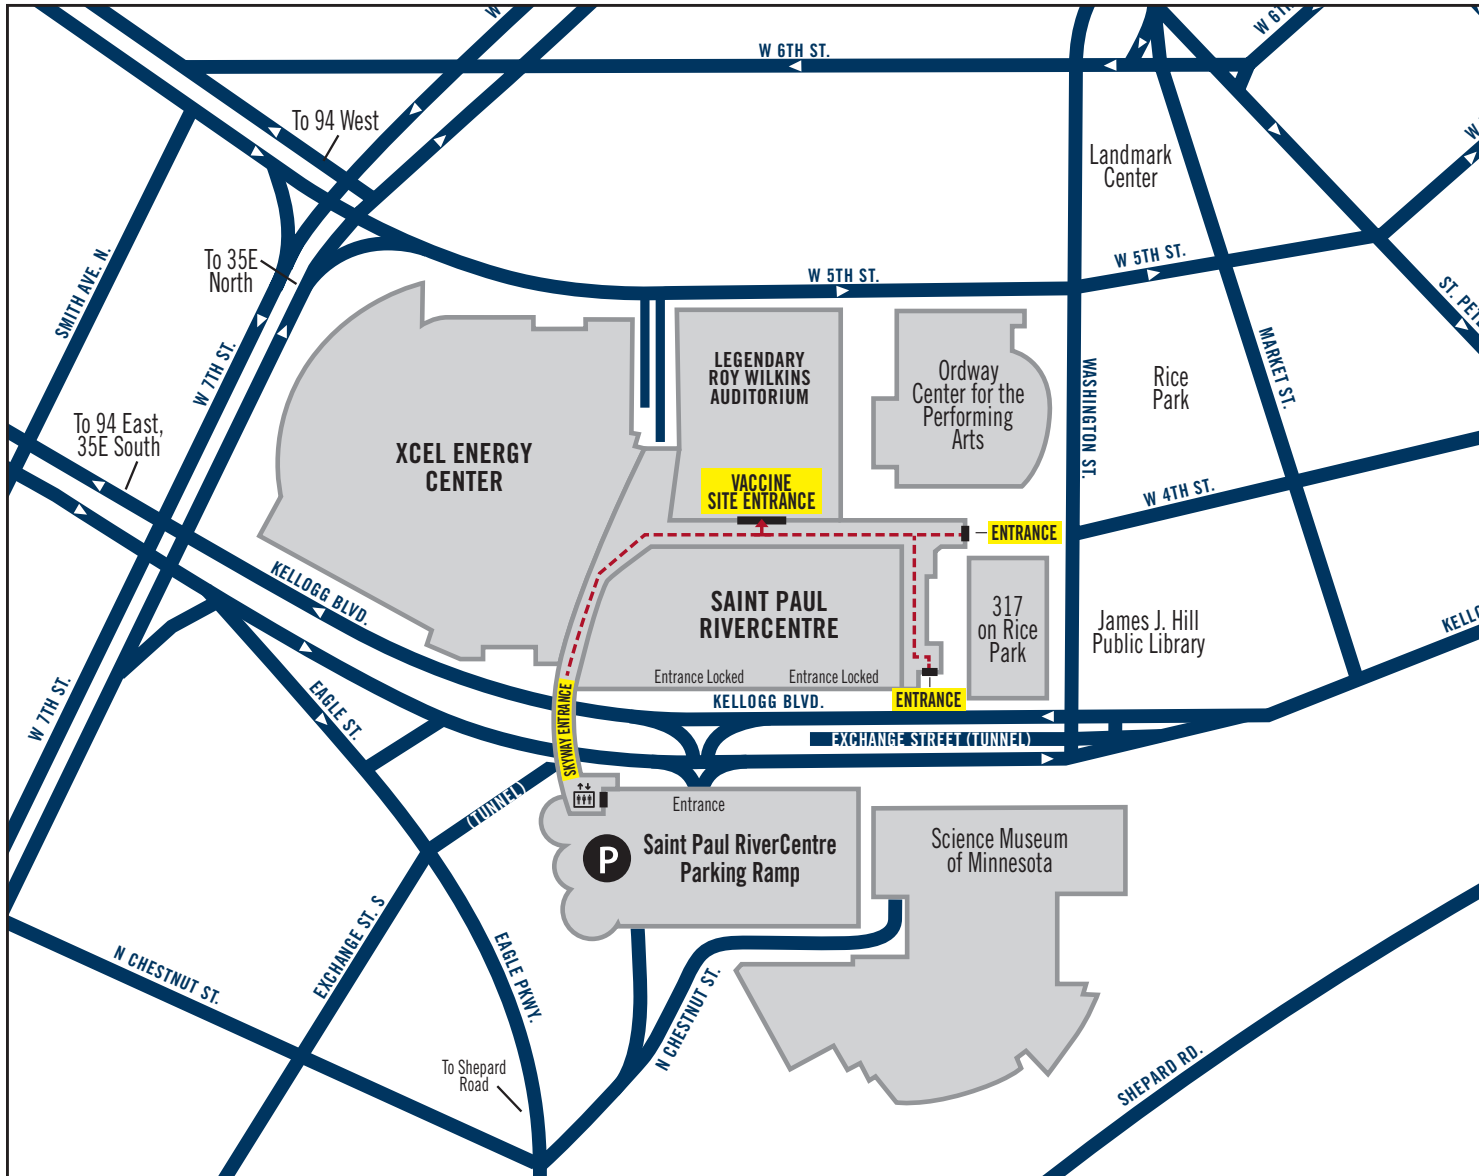

COVID-19 VACCINATION SITE – BY APPOINTMENT ONLY

PARKING & ENTRANCE MAP

STAY SAFE MN

COVID-19 VACCINE

For more information, visit:
<https://mn.gov/covid19/vaccine/find-vaccine/locations/index.jsp>

PARKING RAMP INFORMATION

- The RiverCentre Parking Ramp is located at:
**150 West Kellogg Blvd,
Saint Paul, MN 55102.**
- For free parking access, please indicate to the parking ramp attendant that you are here for a COVID-19 vaccine and you will be admitted free of charge.

The vaccine location is ADA accessible. The site is about a 5 minute walk from the RiverCentre Parking Ramp. There are ramps and changes to the floor grade. People with mobility challenges may consider giving themselves some extra time.

the Legendary
ROY WILKINS™
AUDITORIUM

The Legendary Roy Wilkins Auditorium
175 West Kellogg Blvd, Saint Paul, MN 55102

Please do not arrive more than 5 minutes
before your appointment time.