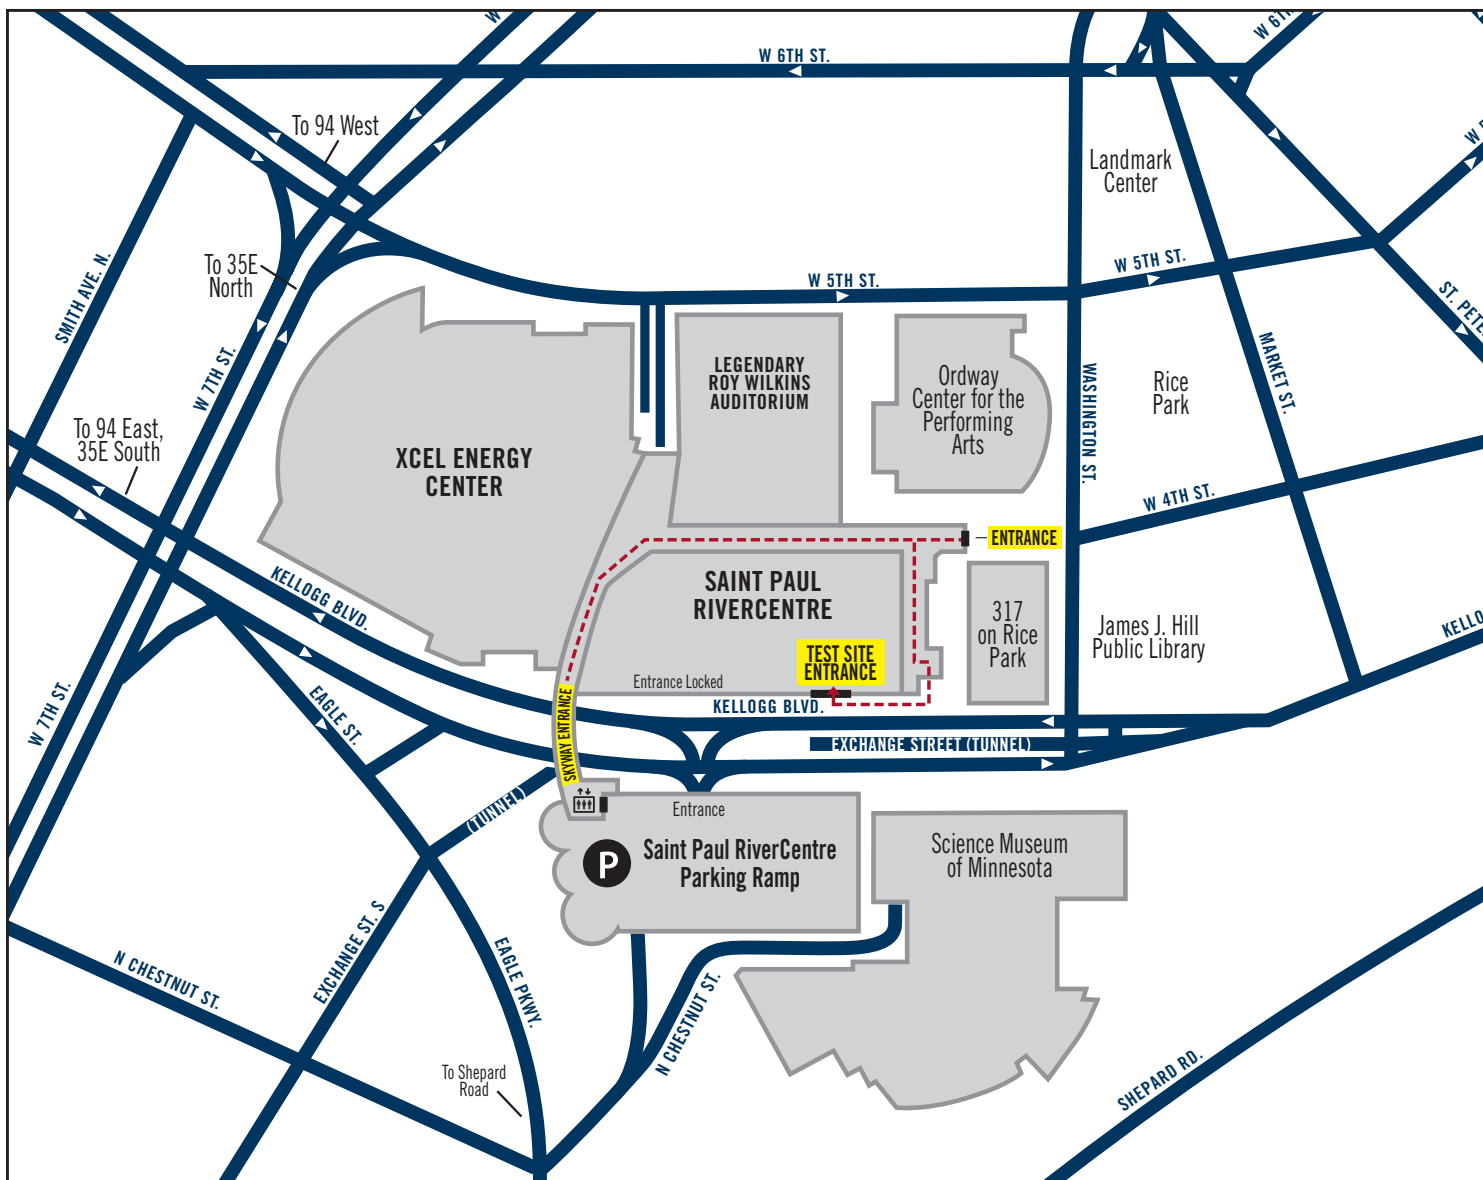

## PARKING & ENTRANCE MAP

STAY SAFE MN

## PARKING RAMP INFORMATION

- The RiverCentre Parking Ramp is located at:  
**150 West Kellogg Blvd,  
Saint Paul, MN 55102**
- For free parking access, please indicate to the parking ramp attendant that you are here for a COVID-19 test and you will be admitted free of charge.