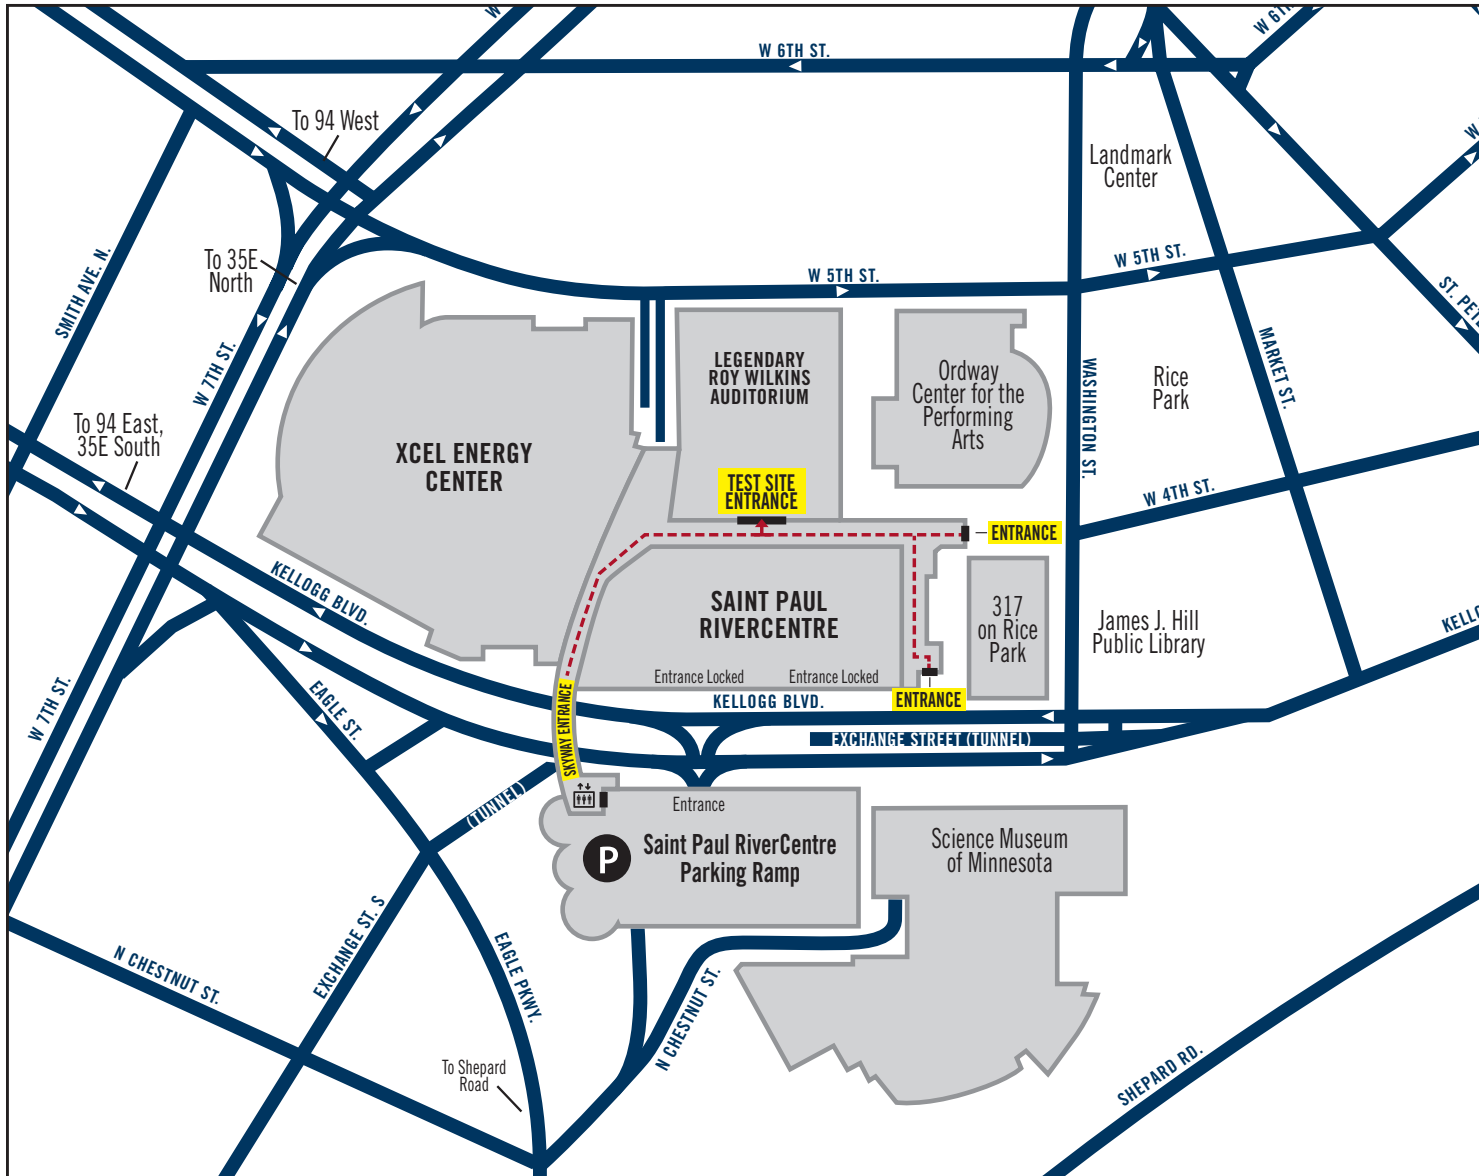

COVID-19 TESTING

PARKING & ENTRANCE MAP

STAY SAFE MN

COVID-19 TESTING

For more information, visit:
<https://mn.gov/covid19/get-tested/testing-locations/community-testing.jsp>

PARKING RAMP INFORMATION

- The RiverCentre Parking Ramp is located at:
**150 West Kellogg Blvd,
Saint Paul, MN 55102**
- For free parking access, please indicate to the parking ramp attendant that you are here for a COVID-19 test and you will be admitted free of charge.

Please do not arrive more than 5 minutes before your appointment time.

the Legendary
ROY WILKINS™
AUDITORIUM

The Legendary Roy Wilkins Auditorium
175 West Kellogg Blvd, Saint Paul, MN 55102