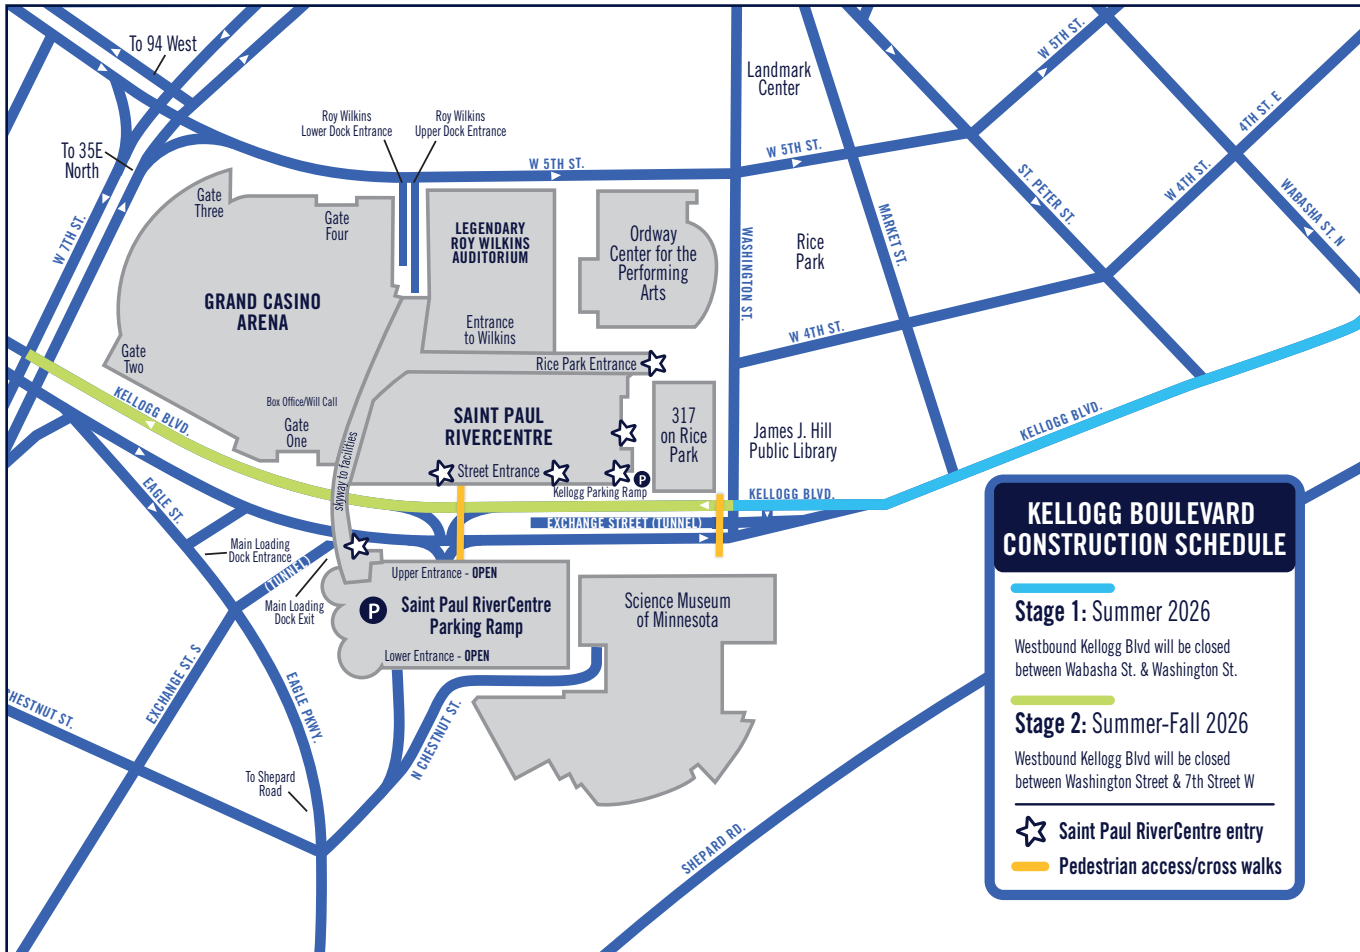

CITY OF SAINT PAUL BIKE LANE CONSTRUCTION OVERVIEW

FROM THE NORTH

I-35E south to 94 West. Exit on Marion Street. Turn left onto Kellogg Blvd. The RiverCentre Parking Ramp will be on your right.

FROM THE SOUTH

I-35E North to Kellogg Blvd exit. Turn right onto Kellogg Blvd. The RiverCentre Parking Ramp will be on your right.

FROM THE SOUTHEAST

US-52 North. Take the exit toward East 7th Street / MN-5. Turn left onto Kellogg Blvd. The RiverCentre Parking Ramp will be on your right.

FROM THE EAST

I-94 West. Exit on Marion Street. Turn left onto Kellogg Blvd. The RiverCentre Parking Ramp will be on your right.

FROM THE WEST

I-94 East to the Kellogg Blvd exit. Turn right onto Kellogg Blvd. The RiverCentre Parking Ramp will be on your right.