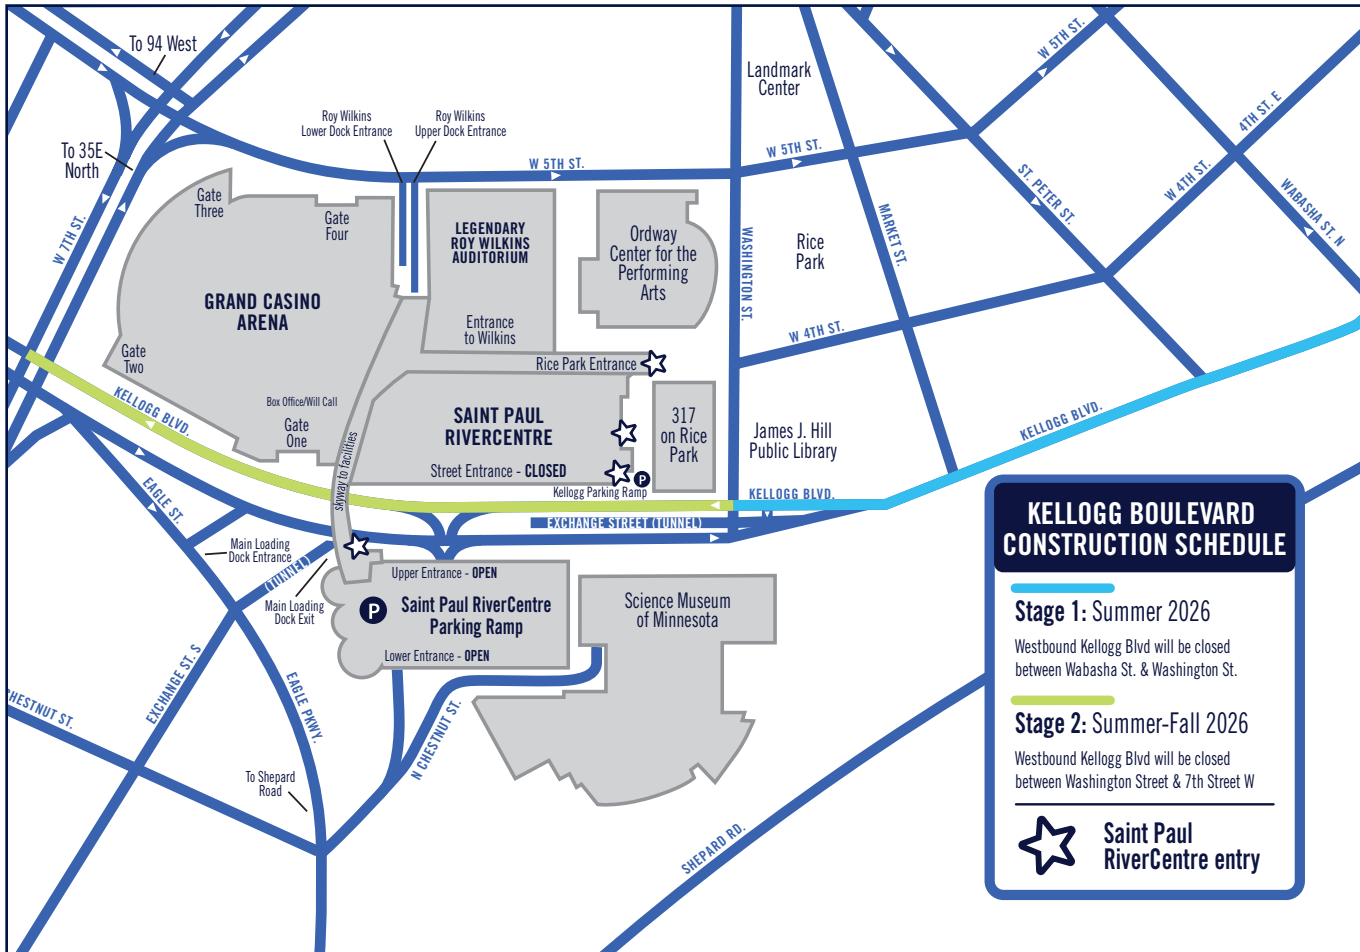

CITY OF SAINT PAUL BIKE LANE CONSTRUCTION OVERVIEW

FROM THE NORTH

I-35E south to 94 West. Exit on Marion Street. Turn left onto Kellogg Blvd. The RiverCentre Parking Ramp will be on your right.

FROM THE SOUTH

I-35E North to Kellogg Blvd exit. Turn right onto Kellogg Blvd. The RiverCentre Parking Ramp will be on your right.

FROM THE SOUTHEAST

US-52 North. Take the exit toward East 7th Street / MN-5. Turn left onto Kellogg Blvd. The RiverCentre Parking Ramp will be on your right.

FROM THE EAST

I-94 West. Exit on Marion Street. Turn left onto Kellogg Blvd. The RiverCentre Parking Ramp will be on your right.

FROM THE WEST

I-94 East to the Kellogg Blvd exit. Turn right onto Kellogg Blvd. The RiverCentre Parking Ramp will be on your right.