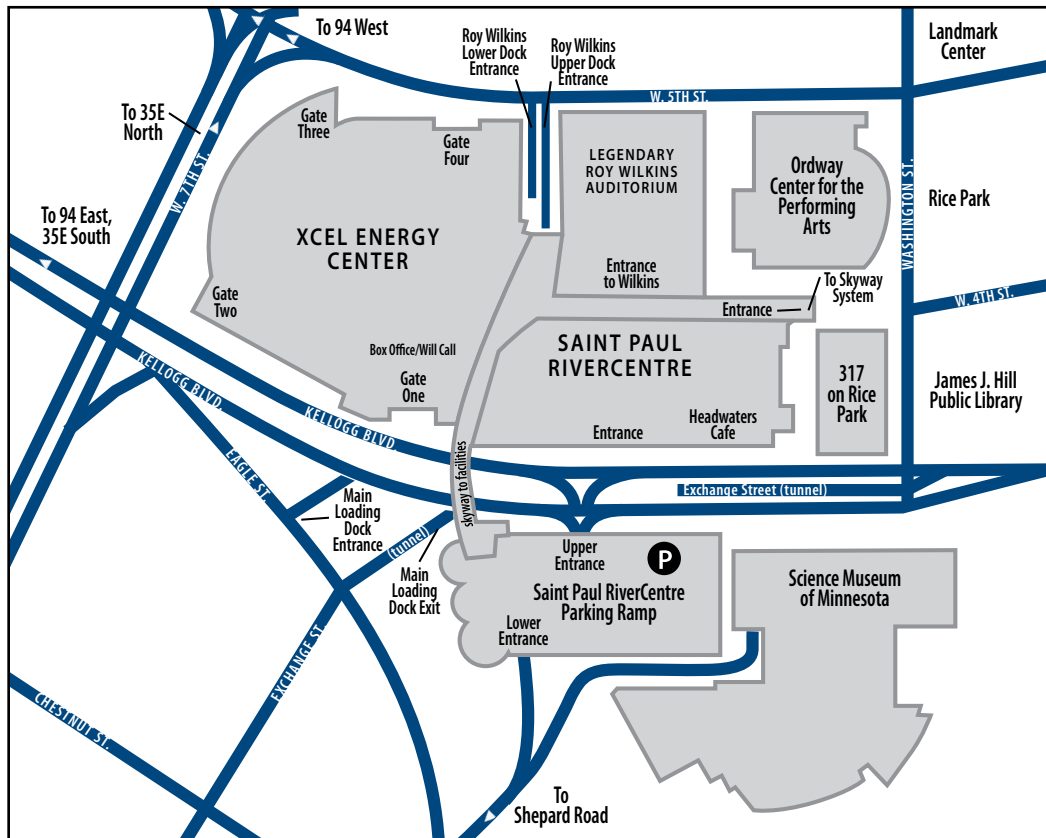

FRONT DOOR PARKING

RIVERCENTRE PARKING RAMP

FROM THE WEST

- Option A:** Take 94 east to the 5th St. exit. Continue past West 7th St., turn right on Washington St., right on Kellogg Blvd. and turn left into the Saint Paul RiverCentre ramp.
- Option B:** Take 94 east to the 10th St. exit. Right on St. Peter St., right on Kellogg Blvd. Just past Washington St. turn left into the Saint Paul RiverCentre ramp.
- Option C:** Take 94 east to the Kellogg Blvd. exit. Follow Kellogg Blvd. down the hill about ½ mile and cross West 7th St. The Saint Paul RiverCentre ramp is on your right.

FROM THE SOUTH

- Option A:** Take 35E north to Shepard Rd. exit. Turn right, follow Shepard Rd. to Chestnut St./Eagle Pkwy. Turn left, cross the RR tracks, right at the stoplight and veer left into the Saint Paul RiverCentre ramp.
- Option B:** Take 35E north to Grand Ave. exit. Right on Grand Ave. and cross West 7th St. to Exchange. Left to Eagle Pkwy., turn right at the stoplight for one block. Turn left at the stoplight and veer left into the Saint Paul RiverCentre ramp.
- Option C:** Take 35E north to Kellogg Blvd. exit. Turn right, cross West 7th St. and the Saint Paul RiverCentre ramp is on your right.

FROM THE NORTH

- Option A:** Take 35E south to University Ave. exit, go straight to Jackson St. Turn left, follow Jackson St. to Kellogg Blvd. Turn right, follow Kellogg Blvd. about one mile. Just past Washington St. turn left into the Saint Paul RiverCentre ramp.
- Option B:** Take 35E south to the Wacouta/10th St. exit. Follow Wacouta St. to Kellogg Blvd. Turn right, follow Kellogg Blvd. about one mile. Just past Washington St. turn left into the Saint Paul RiverCentre ramp.