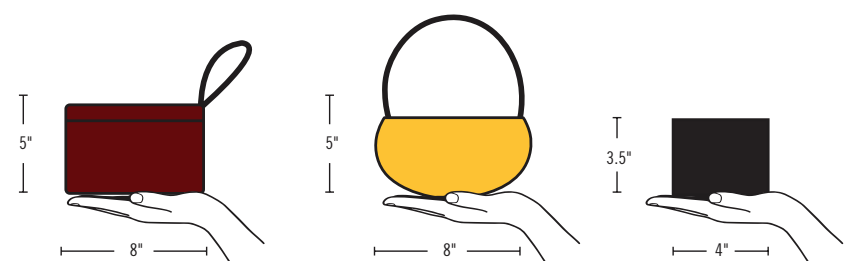

LARGE BAGS

CLEAR TOTE

Plastic, vinyl or PVC and do not exceed 12" x 6" x 12"

PLASTIC STORAGE BAG

1 Gallon, re-sealable, clear

OR

OR

SMALL BAGS

SMALL CLUTCH PURSE

Approximately the size of a hand with or without a handle or strap. No larger than 5" x 8"

*For more information regarding Roy Wilkins Auditorium's Bag Policy,
please contact the Guest Experience Team at info@theroy.org or 651.726.8200.*