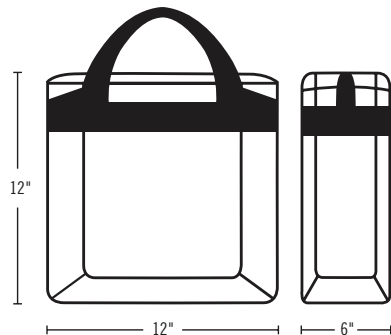

BAG POLICY

the Legendary
ROY WILKINS™
AUDITORIUM

To provide a safer environment and significantly expedite guest entry into the auditorium, you are encouraged to not bring a bag to an event or to limit the size of bag that you bring.

LARGE BAGS

CLEAR TOTE

Plastic, vinyl or PVC and do not exceed 12" x 6" x 12"

PLASTIC STORAGE BAG

1 Gallon, re-sealable, clear

OR

OR

SMALL BAGS

SMALL CLUTCH PURSE

Approximately the size of a hand with or without a handle or strap. No larger than 5" x 8"

*For more information regarding Roy Wilkins Auditorium's Bag Policy,
please contact the Guest Experience Team at info@theroy.org or 651.726.8200.*