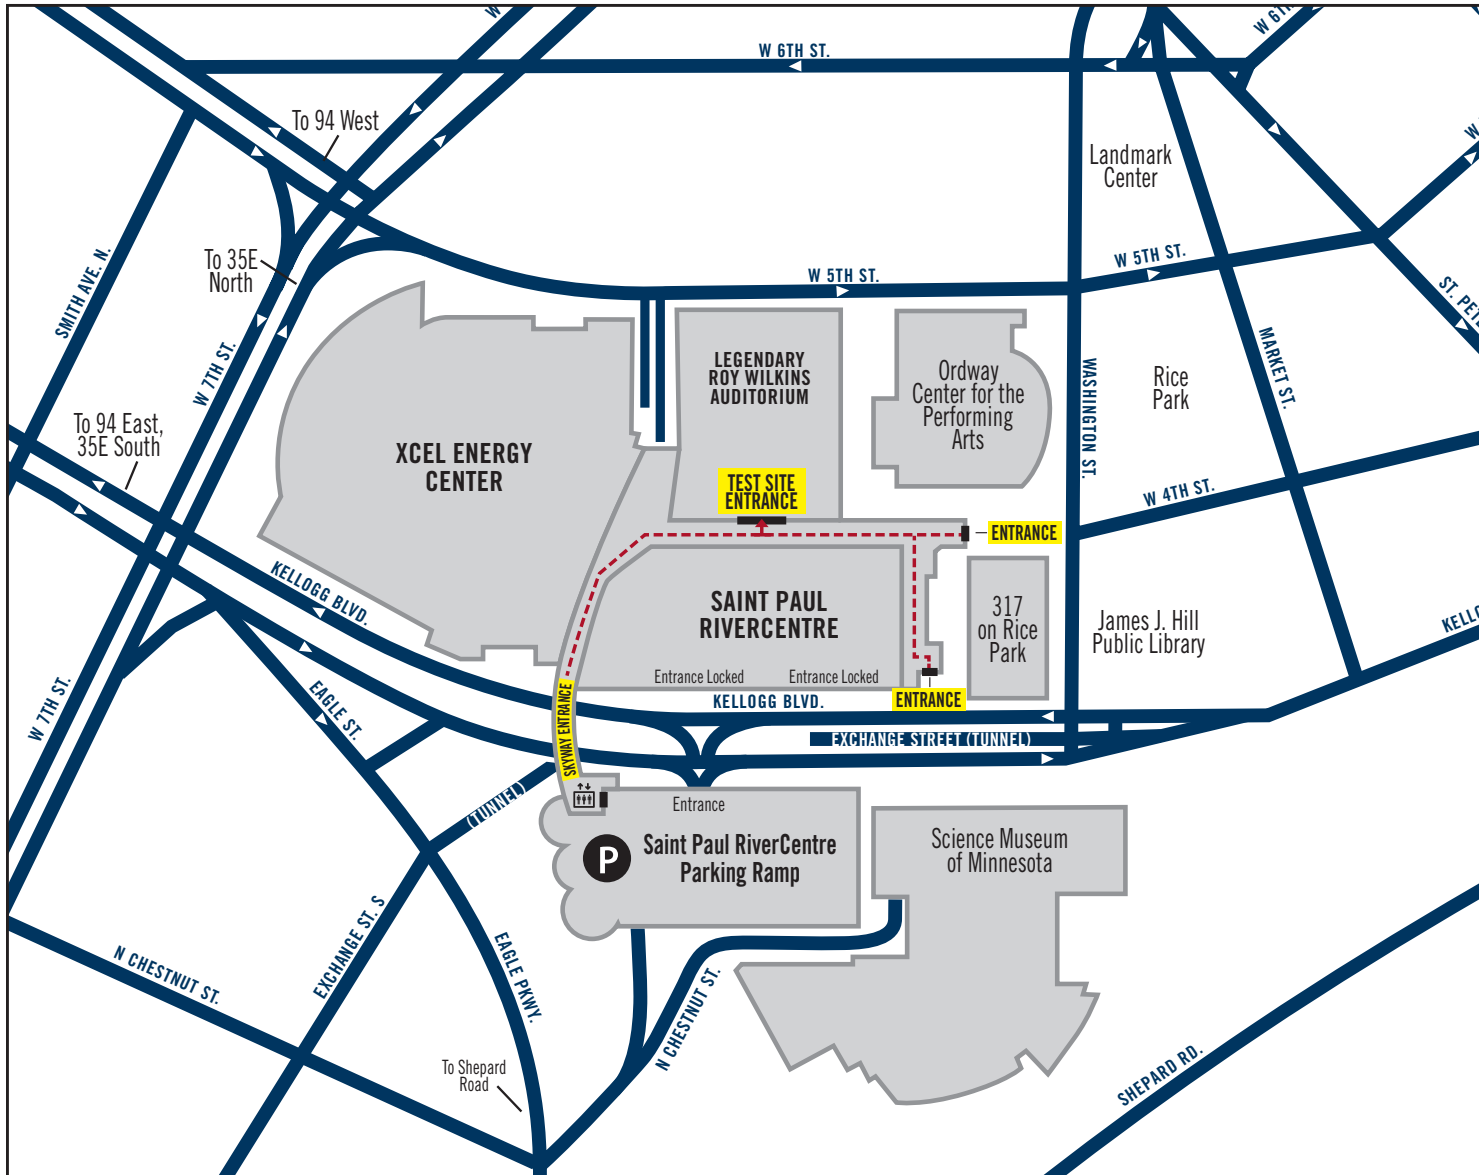

COVID-19 TESTING

PARKING & ENTRANCE MAP

STAY SAFE MN

COVID-19 TESTING

OCTOBER 30 - DECEMBER 30

For more information, visit:
<https://www.health.state.mn.us/diseases/coronavirus/testsites/saliva.html>

PARKING RAMP INFORMATION

- RiverCentre Guests may park in the RiverCentre Parking Ramp, located at **150 West Kellogg Blvd, Saint Paul, MN 55102**.
- For free parking access, please indicate to the parking ramp attendant that you are here for a COVID-19 test and you will be admitted free of charge.

Please do not arrive more than 5 minutes before your appointment time.

the Legendary
ROY WILKINS™
AUDITORIUM

The Legendary Roy Wilkins Auditorium
175 West Kellogg Blvd, Saint Paul, MN 55102